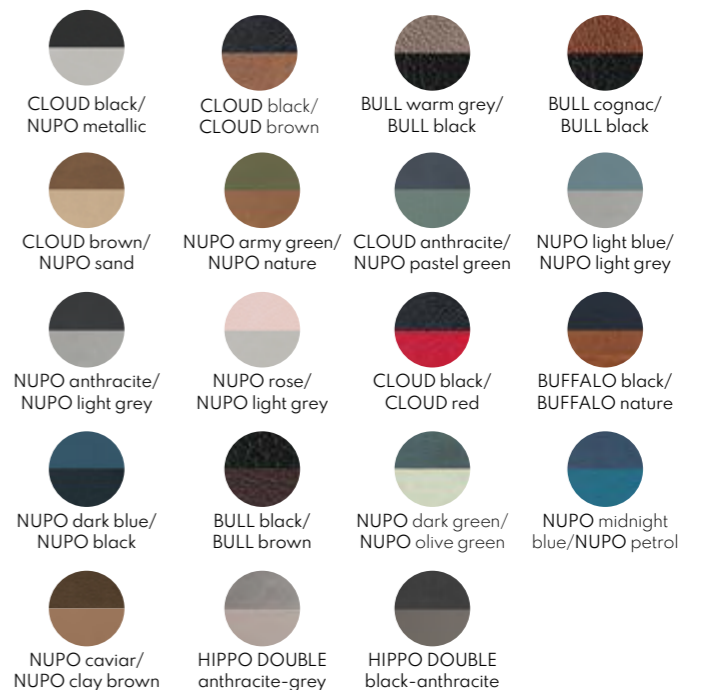

VIENNA Menu A4
Front A4
W:24,4xH:32,4 cm

VIENNA A4
Open A4

VIENNA Payment
holder
Front
W:9,3xH:21 cm

Open

VIENNA is available in the colours below.

AMSTERDAM COLLECTION

AMSTERDAM is a simplistic, yet tastefully embellished collection of menu and payment folders, that will surely set you apart from other establishments.