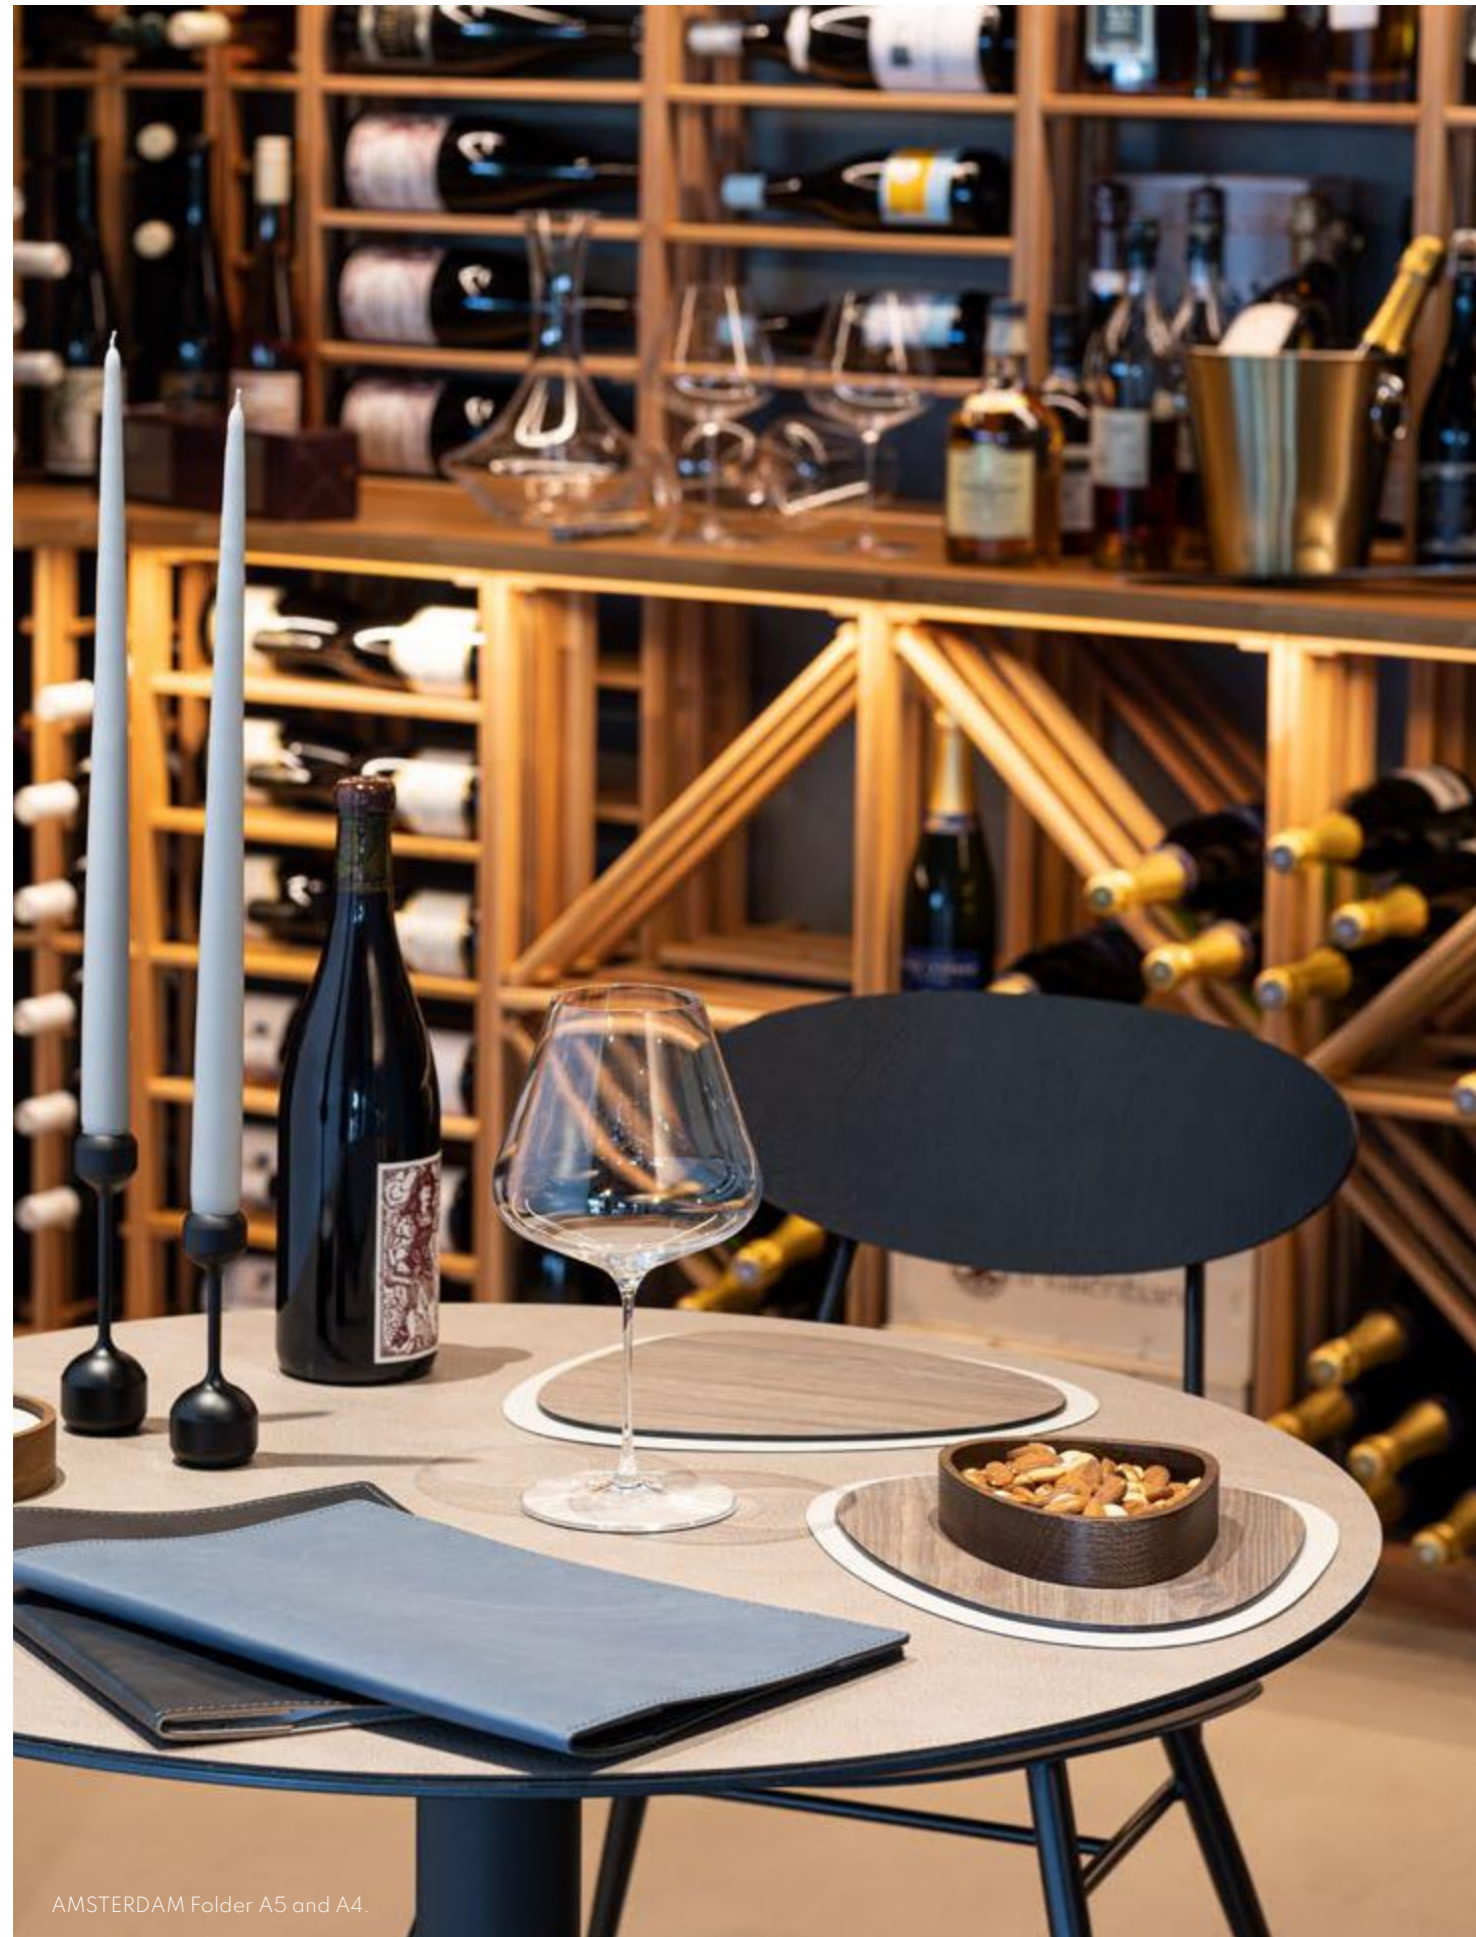

AMSTERDAM Folder A5 and A4.