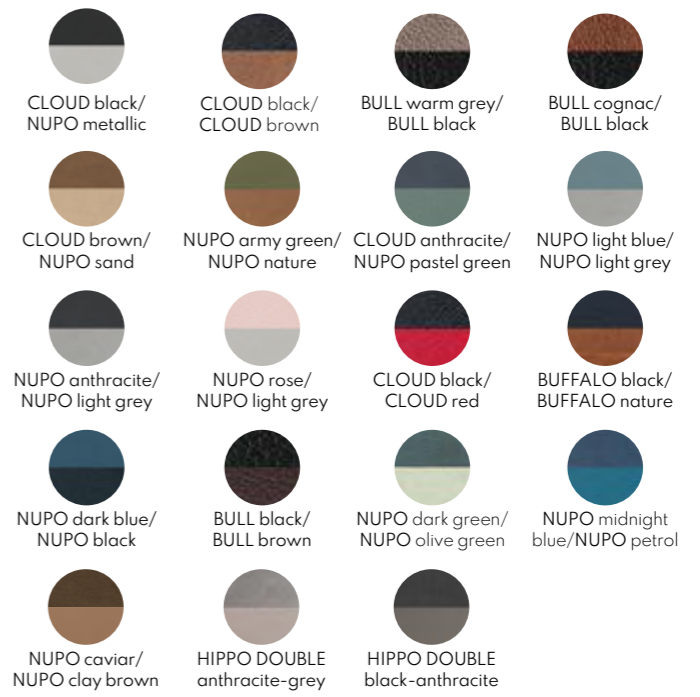

NEW YORK COLLECTION

NEW YORK is a simple, yet sophisticated collection of menu folders, that perfectly mirror the high standard of food and beverage you serve.

The folders come in a portrait and landscape version, with steel rivets on the frontside and the backside. The rivets have an opening and closing function in the back, allowing you to exchange your paper menus easily. At the same time, they add a decorative touch.

NEW YORK is available in size A4 and A5. The collection comes in all double-sided recycled leather colours, which gives you the opportunity to display different colours on the inside and the outside of the folder.

NEW YORK is available in the colours below.