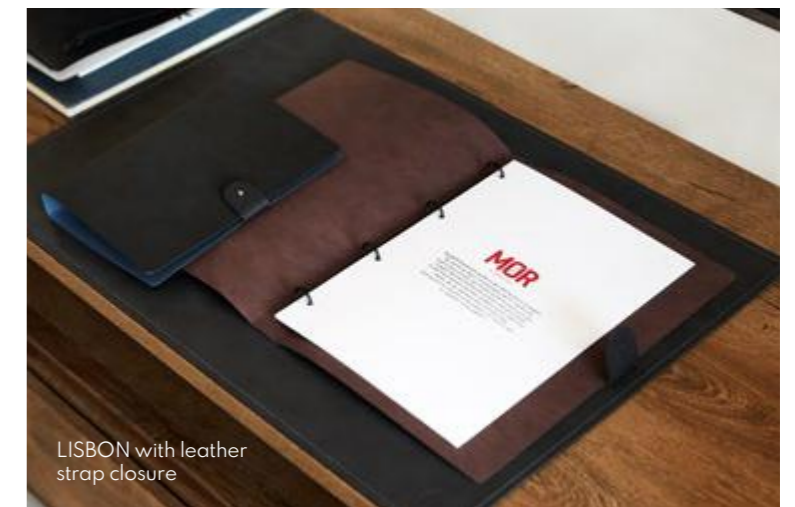

Open LISBON SPECIAL with leather strap closure

LISBON SPECIAL with leather strap closure

VARIATIONS

As all of our menu folders, LISBON can be made with several different closing options.

Sizes: A4, A3
Metal binder: black