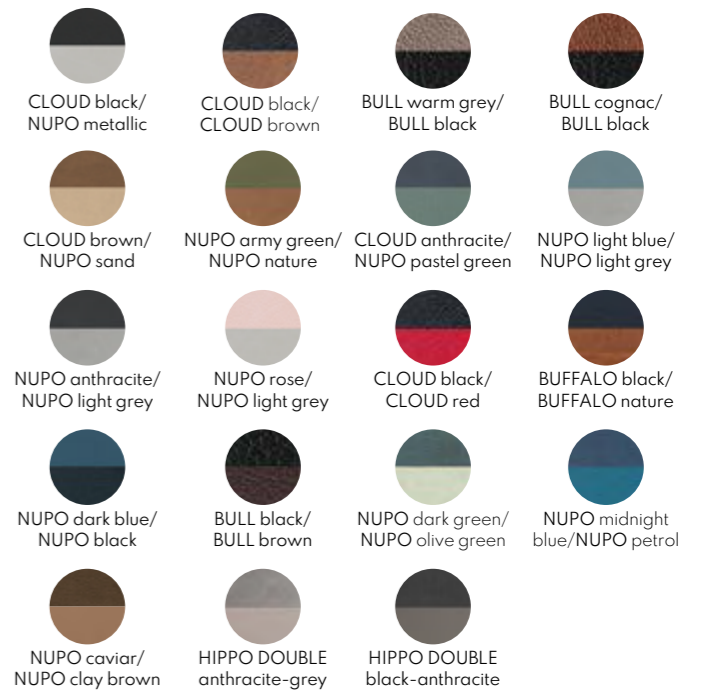

CONTINUED →

LONDON COLLECTION

LONDON Clipboard - different sizes.
With pencil and strap closing add-on feature.

LONDON Clipboard is available in all colours.
LONDON folder is available in the colours below.