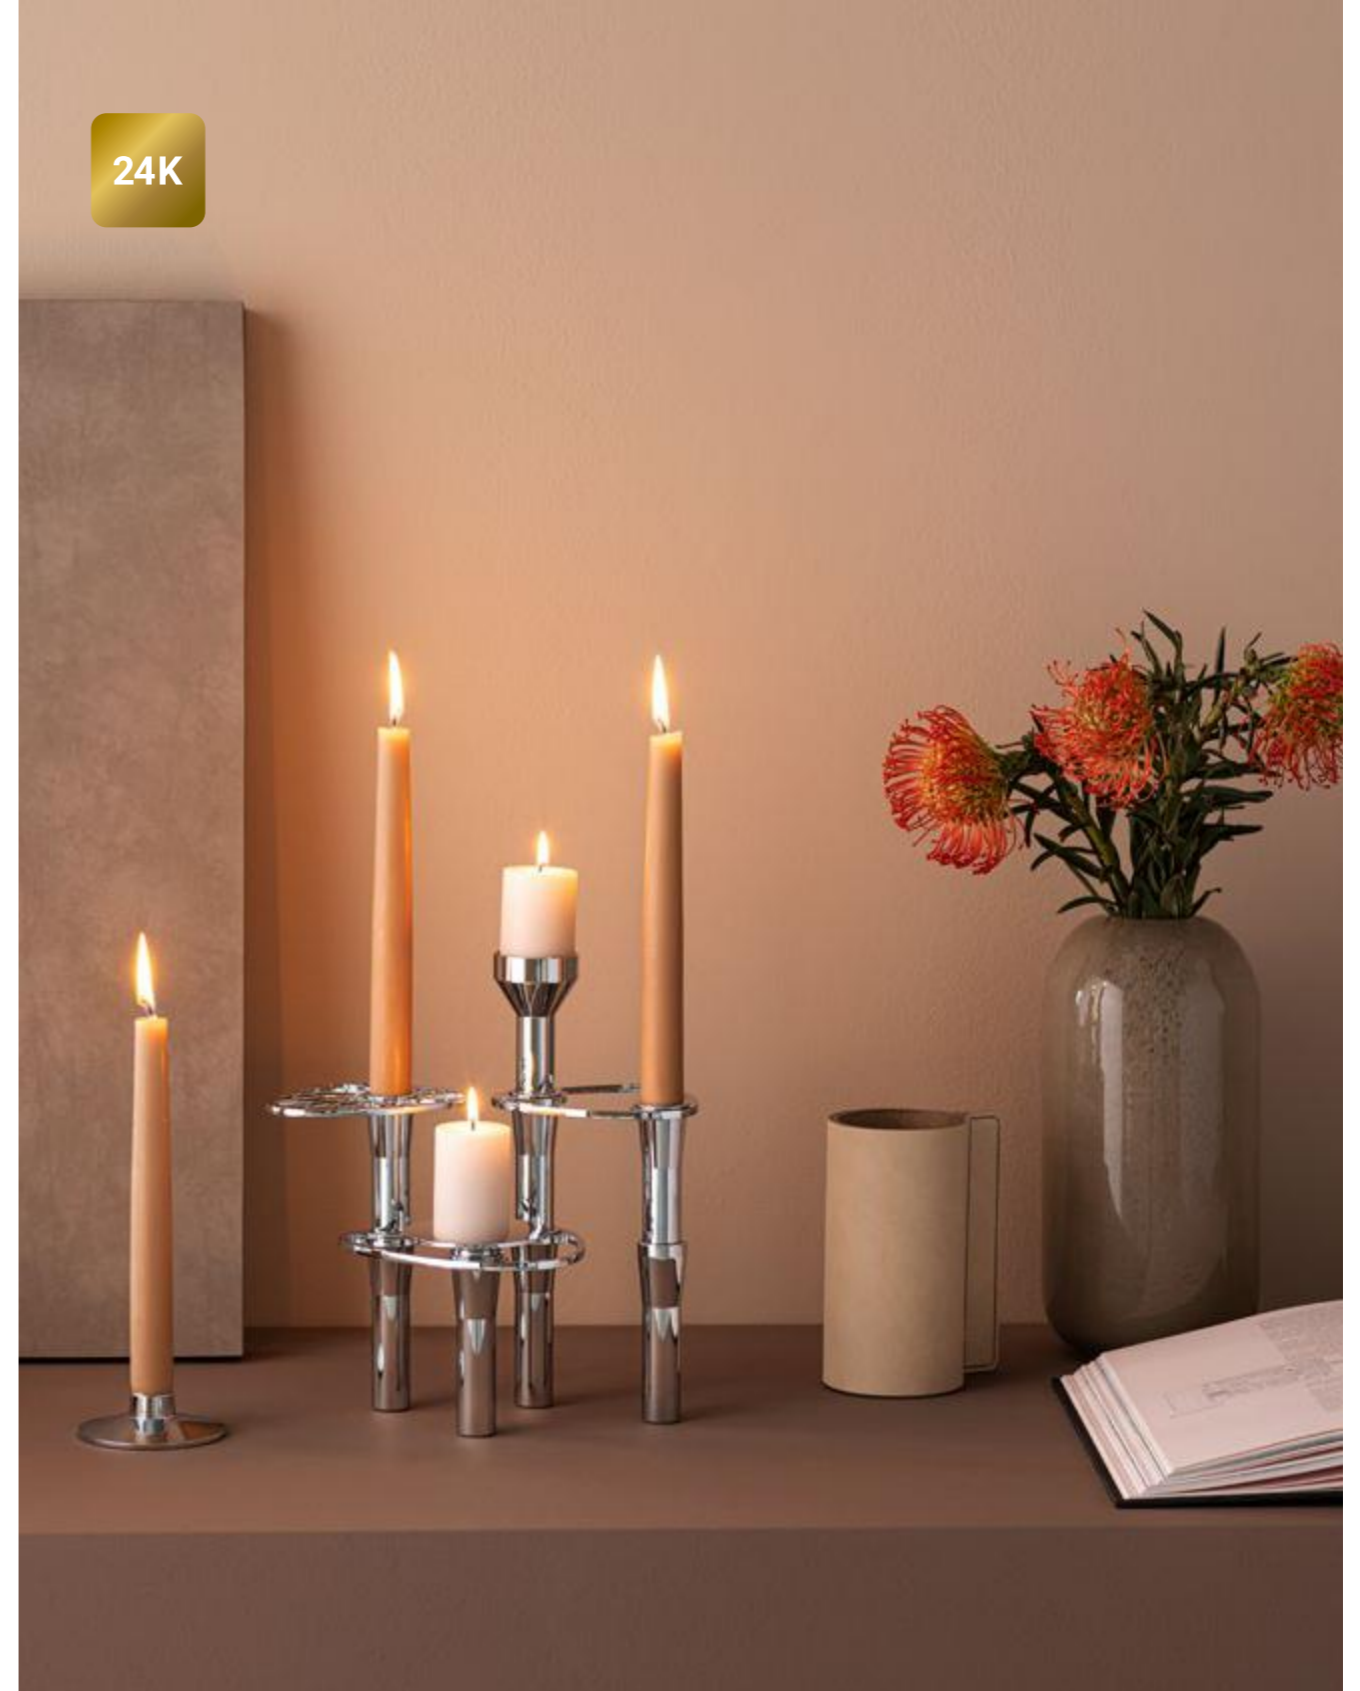

MEET OUR MODULAR AND STACKABLE LIND CURVE COLLECTION

Designed by Preben Lind and handcrafted in Denmark, the patent pending design of the LIND CURVE collection combines creativity, craftsmanship and honest materials in a reimagined candleholder concept with timeless appeal.

24K