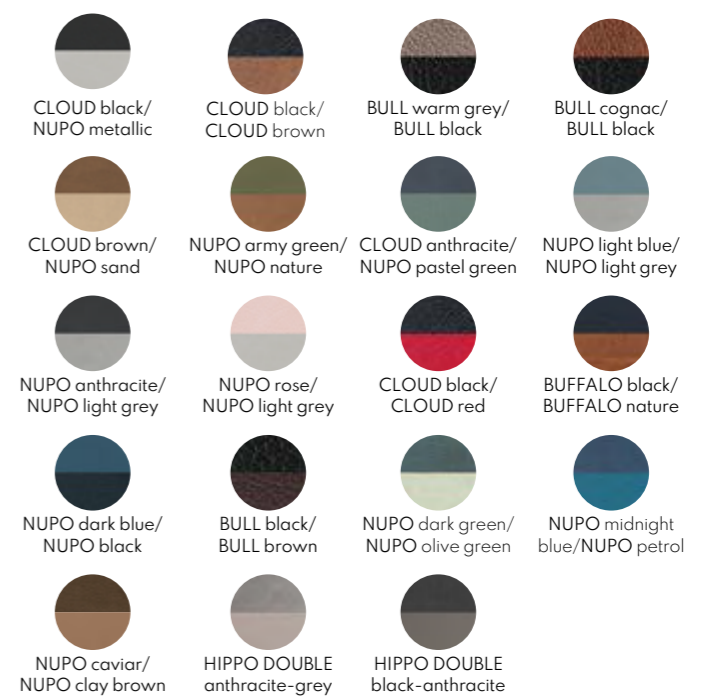

AARHUS COLLECTION

AARHUS is an informal, yet upscale collection of menu holders that will make a great first impression on your customers.

It is an effortless flip-over concept that can be used in a landscape and a portrait version. It comes with a leather cord in the top, holding frontside and backside together. The leather cord - adjusted with an oak bead - will hold even numerous pages securely in place. To ensure great stability, the backside of the board is made of two layers of leather.

AARHUS is available in size A4. The collection comes in all double-sided recycled leather colours, which gives you the opportunity to surprise your customers with an extra colour when opening the menu.

AARHUS is available in the colours below.