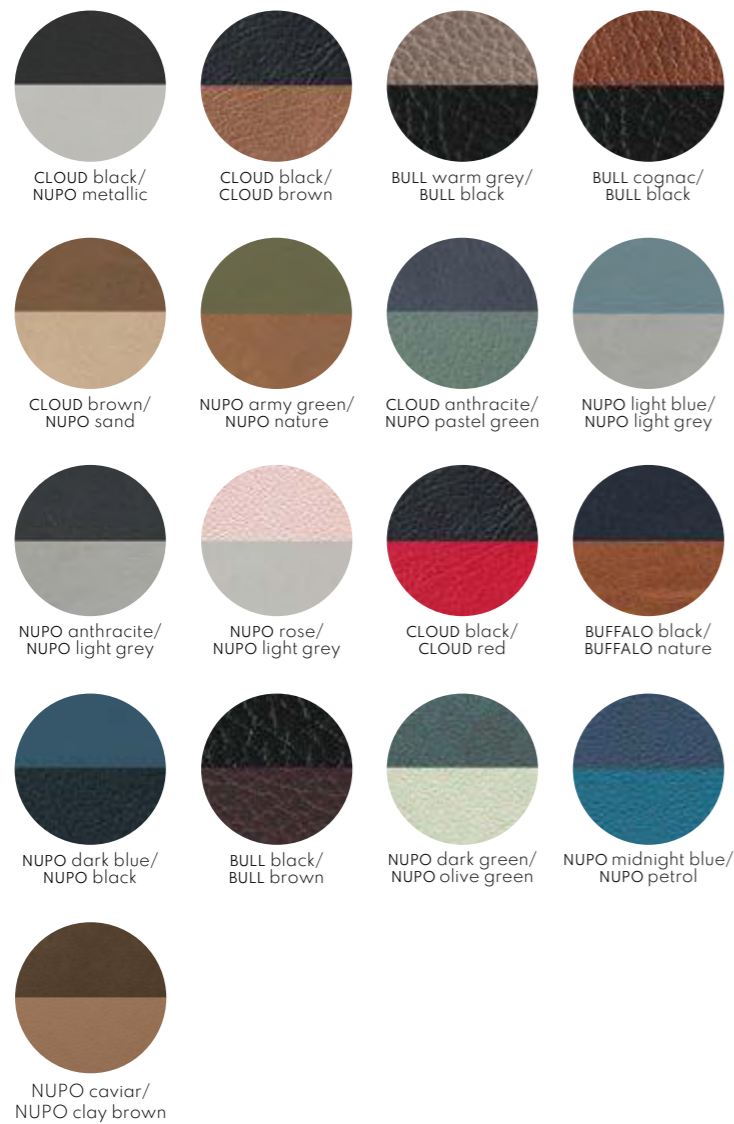

REVERSIBLE - 2 IN 1

With a unique technique, we have created a two-in-one Reversible leather type with carefully combined colours and textures. The combinations are fixed and are perfect for table mats and glass mats in any shape and size, as well as for inlays, and menus.

Available in all standard shapes and sizes.
Mat thickness 2mm.