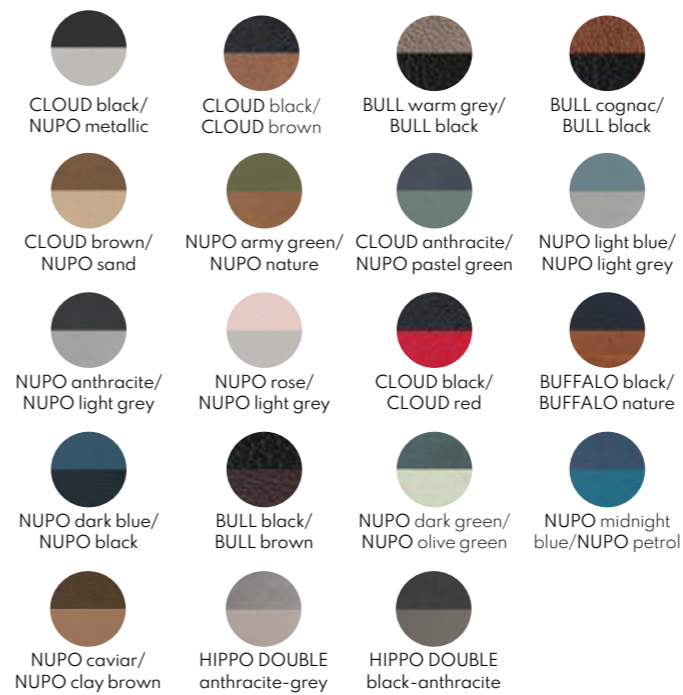

VARIATIONS

As all of our menu folders, OSLO can be made with several different closing options.

Sizes: A4, A5, tall folder, payment card, double edition.

OSLO is available in the colours below.

OSLO Payment Holder