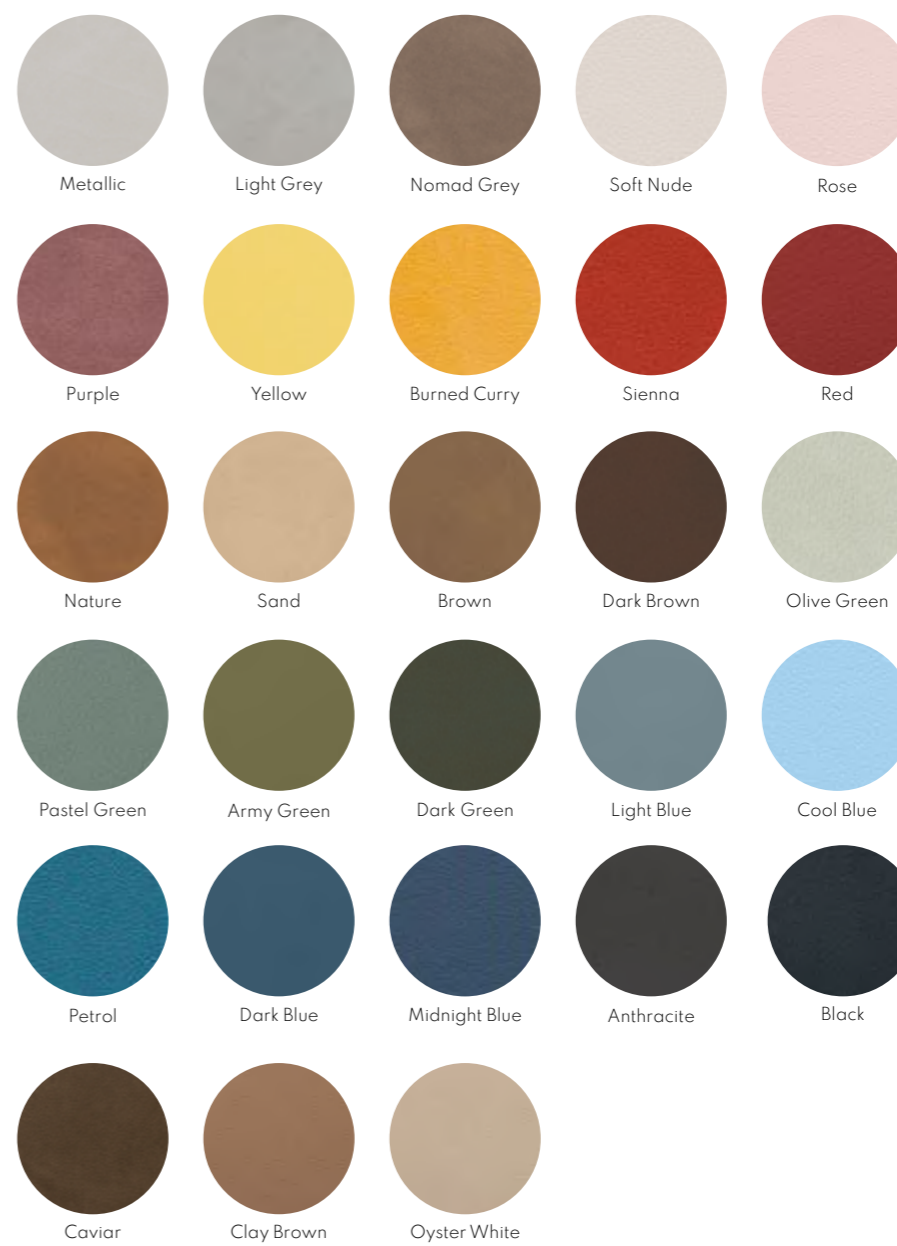

NUPO - THE SOFT

NUPO is one of our most popular structures. It has an exclusive, suede-like surface, with a soft structure. NUPO is elegant and timeless - the perfect choice for almost any interior style. The material is 1,6 mm thick and consists of 80% core leather and 20% natural rubber.