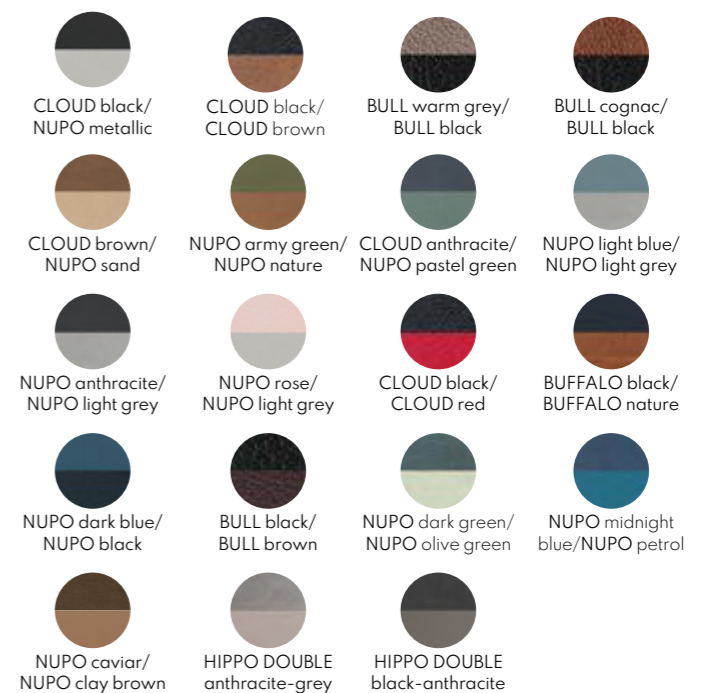

ROME COLLECTION

ROME is an innovative and stylish collection of menu holders that will delight your customers, while choosing their servings.

It is a flip-over concept, with decorative steel rivets in the top, holding frontside and backside together. The rivets have an opening and closing function in the back. To ensure great stability, the backside of the board is made of two layers of leather.

ROME is available in size A4 and A5. The collection comes in all double-sided recycled leather colours (displayed below), which gives you the opportunity to surprise your customers with an extra colour when opening the menu.

ROME is available in the colours below.