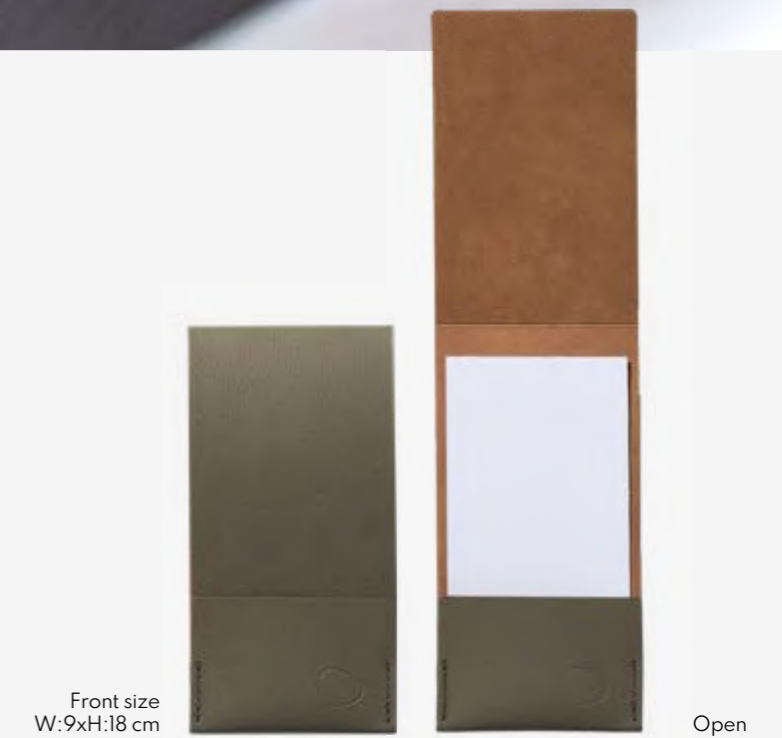

AMSTERDAM

The upper part of the AMSTERDAM payment holder can be flipped up to insert a bill and a card and flipped down and stay in place under the hand-sewn details on the front.

It is available in all double leather colours.