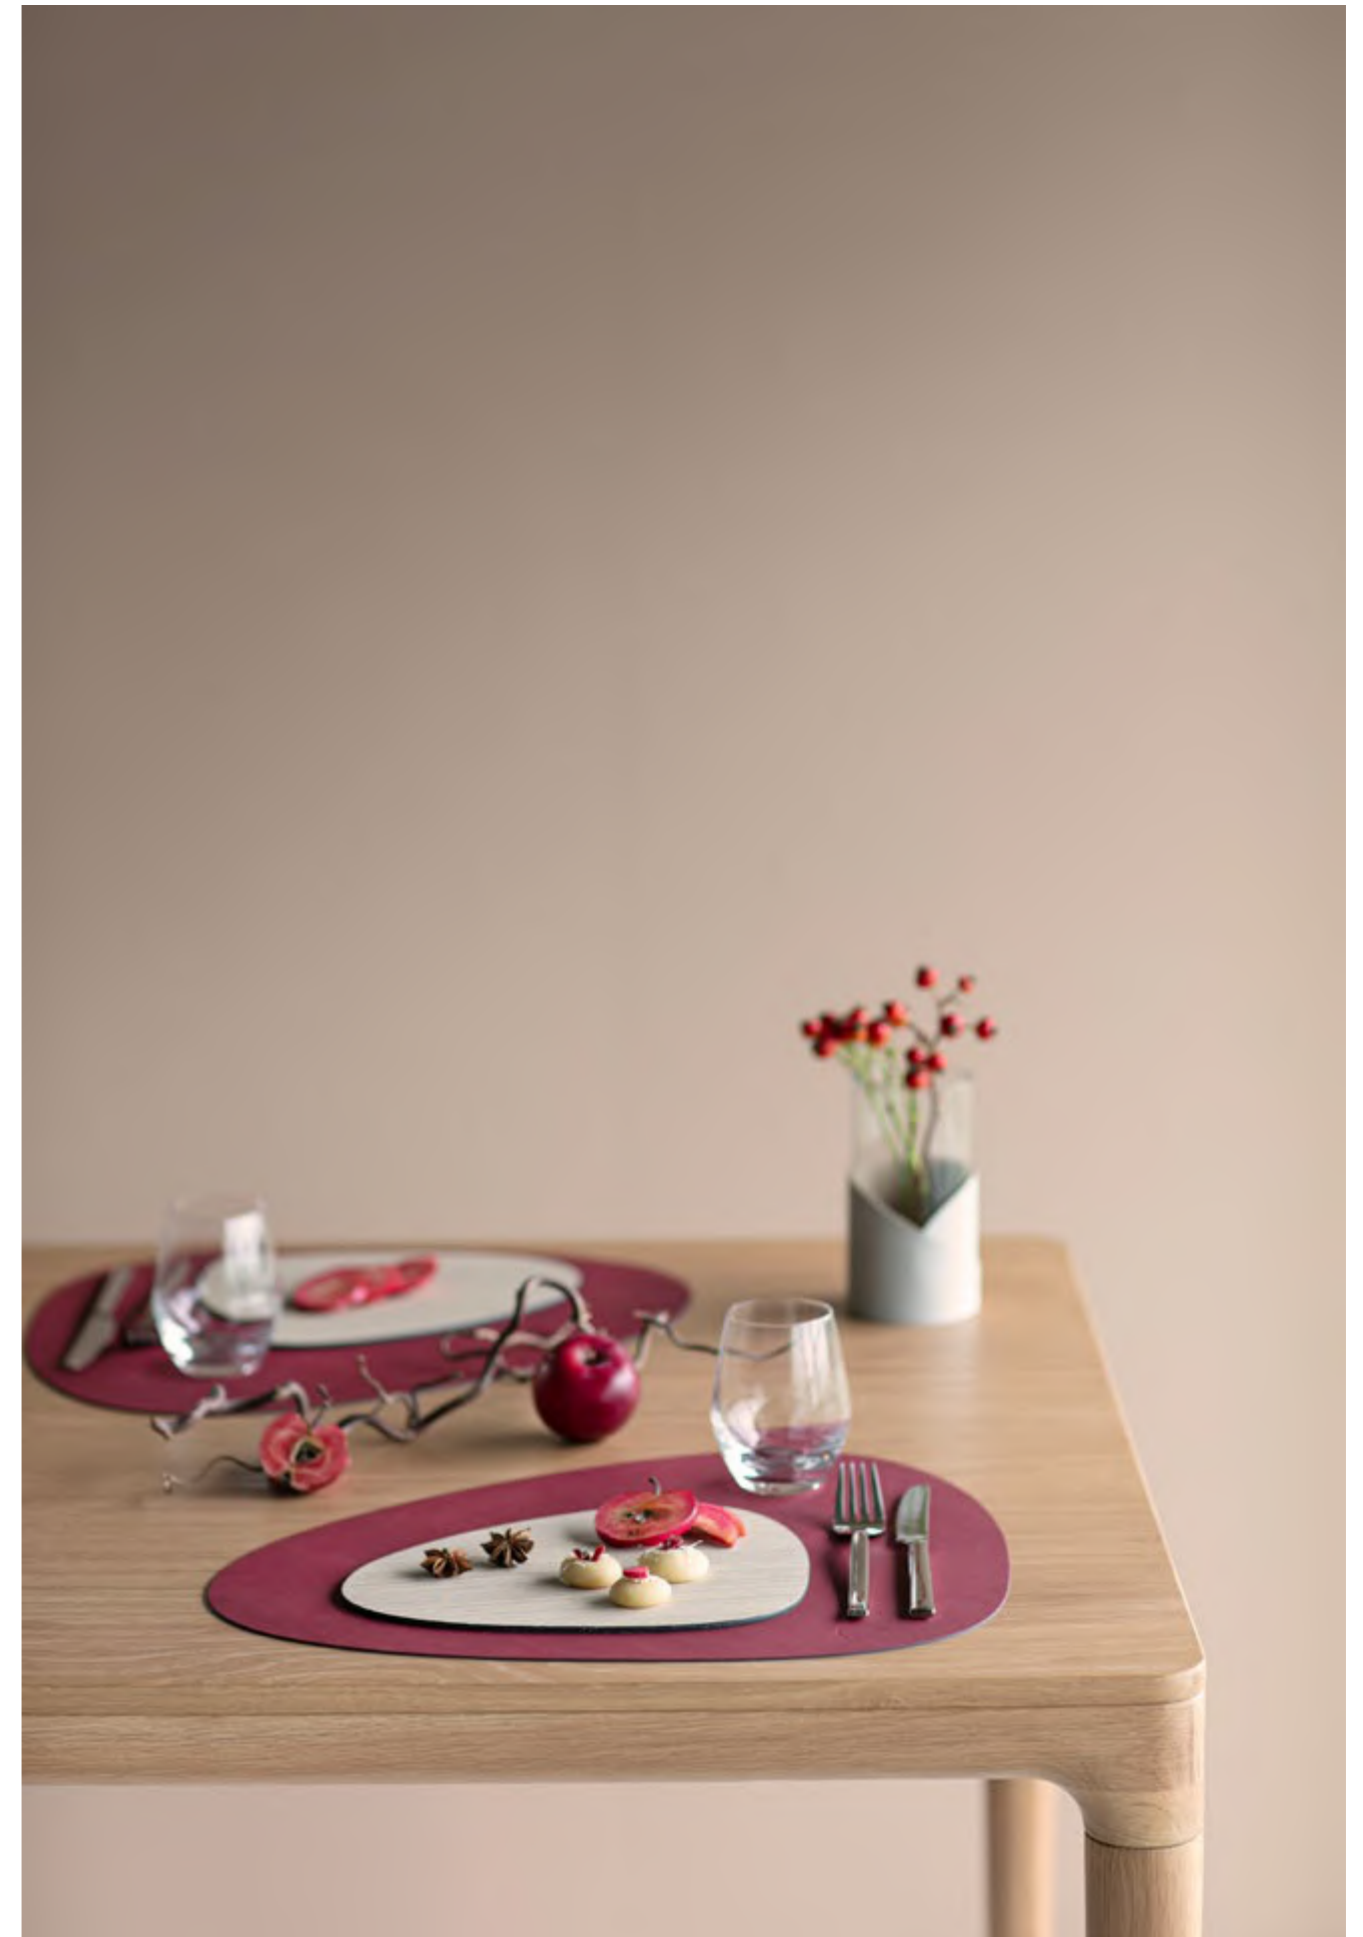

CUT&SERVE
ASH

FINISH/COLOUR	QLTY.	COLOUR	CUT&SERVE CURVE S W:21xL:25 cm	CUT&SERVE CURVE L W:30xL:35 cm	CUT&SERVE SQUARE S W:16xL:25 cm	CUT&SERVE SQUARE L W:29xL:35 cm
COMPACT LAMINATE ash	4 mm		9868	9869	9875	9876
COLLI			4	2	4	2

CUT&SERVE
ASH

FINISH/COLOUR	QLTY.	COLOUR	CUT&SERVE CIRCLE S D:24 cm	CUT&SERVE CIRCLE M D:30 cm	CUT&SERVE BOARD W:20xL:48 cm
COMPACT LAMINATE ash	4 mm		98802	98803	98806
COLLI			4	2	2