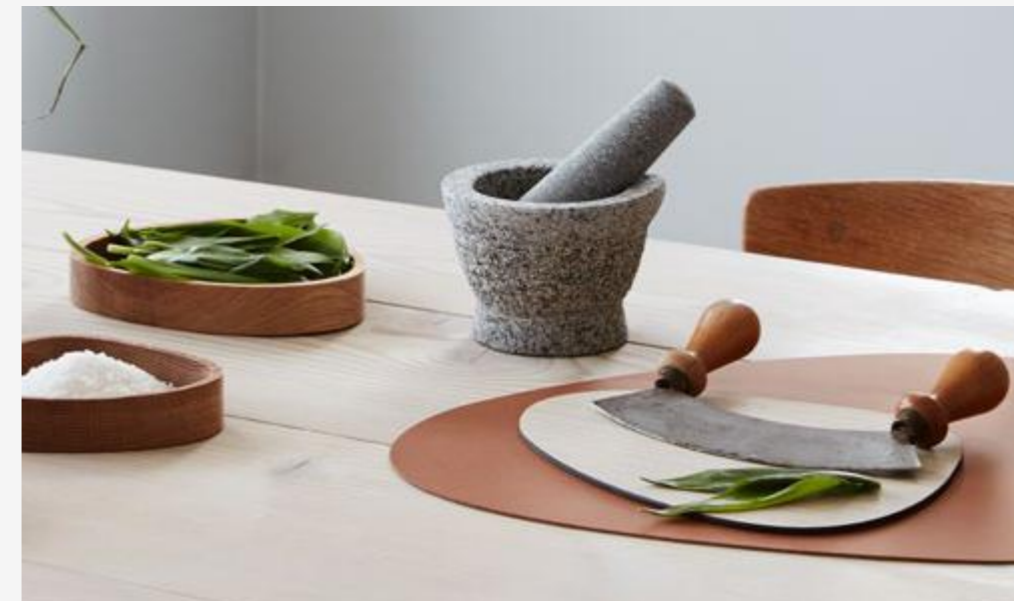

CUT&SERVE

Our CUT&SERVE collection of cutting boards may have a soft, wooden appearance, but is actually made from compact laminate - a very strong and durable material consisting of multiple kraft paper layers pressed together with resin from trees. Mixing high aesthetics and functionality, the boards can be used as decorative serving boards for tapas or snacks.

The CUT&SERVE boards are dishwasher proof, almost impervious to wear and tear and heat-resistant up to 180 Celsius, making them applicable as trivets for hot pots and pans.