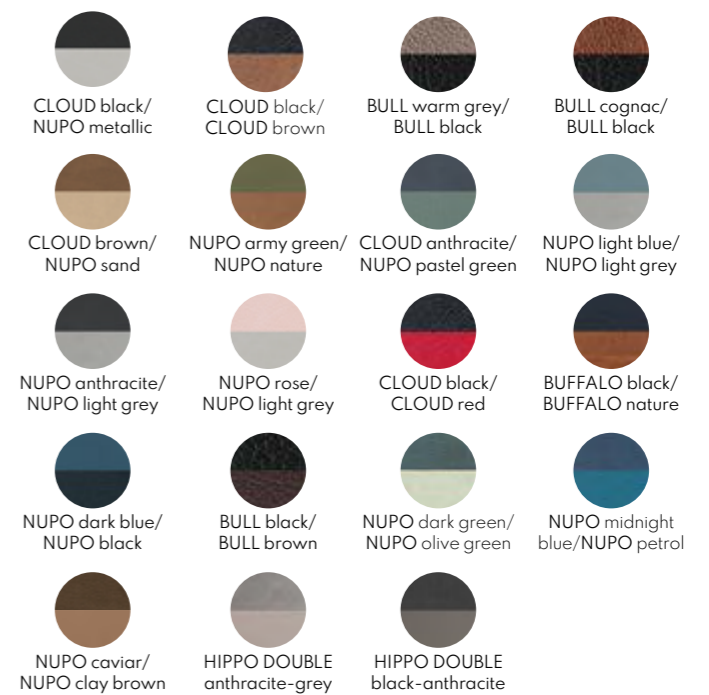

PARIS is available in the colours below.